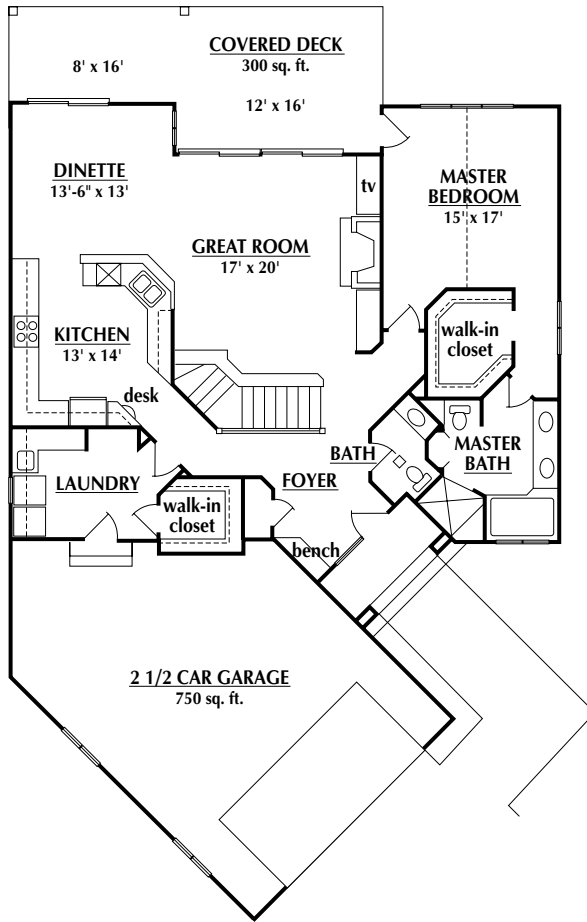

Golf Villas

in a

Planned

Association

â[~*]æ|[.]ïO&{ &æç^c
ïïHëïïÉç G
... Ëæ|[.]&}.d~&ç}É{ Á

MAIN LEVEL

The Nicholas Highlights

- Golf Privileges to Deacons Walk Golf Course
- Interior Design by Doug Paulson
- Honeywell "Perfect Climate Home"
- Towering 12' Ceiling in Main Level
- 2 1/2 Car Garage
- Total Kohler Home
- Generous 9' Ceiling in Lower Level
- Innovative Design in Cabinetry & Lighting
- Advanced Telecommunications
- Main Level—1680 sq. ft.
- Lower Level—1230 sq. ft.

LOWER LEVEL