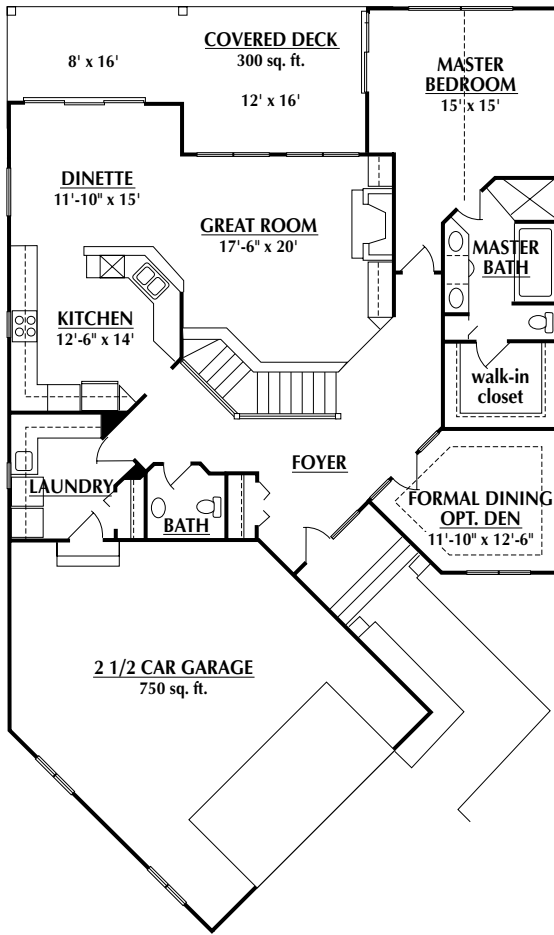

*Golf Villas*

*in a*

*Planned*

*Association*

â[~\*]æ|[.]ïO&{ &æ dç^c  
 ïïHëïïEëG  
 . . . Ëæ|[.]&}.d~&ç}Ë{ Á

MAIN LEVEL

*The Norman Highlights*

- Golf Privileges to Deacons Walk Golf Course
- Interior Design by Doug Paulson
- Honeywell “Perfect Climate Home”
- Towering 10' Ceiling in Main Level
- 2 1/2 Car Garage
- Total Kohler Home
- Generous 9' Ceiling in Lower Level
- Innovative Design in Cabinetry & Lighting
- Advanced Telecommunications
- Main Level—1750 sq. ft.
- Lower Level—1300 sq. ft.

LOWER LEVEL