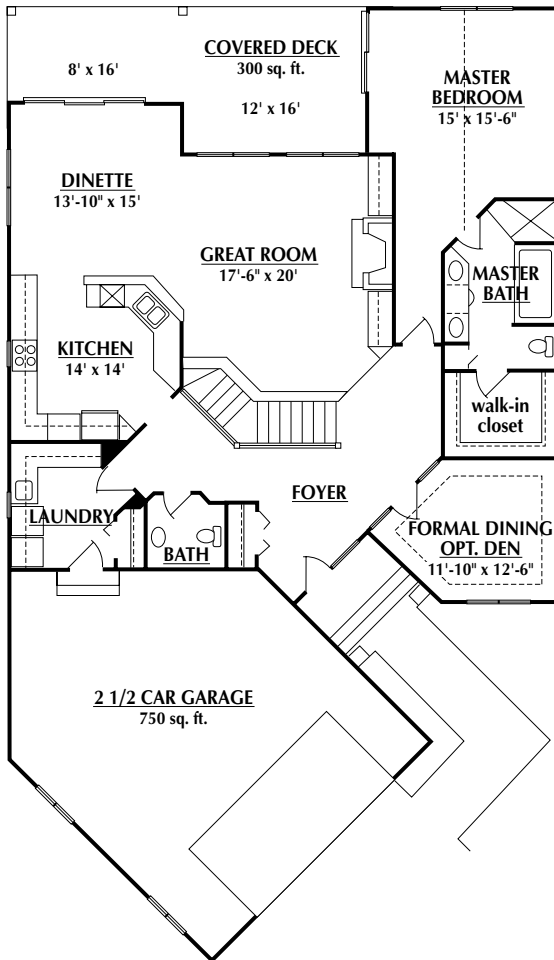

Golf Villas

in a

Planned

Association

â[~*]æ|[.]ïO&{ &æ dç^c
 ïïHëïïEëG
 . . . Ëæ|[.]&}.d~&ç}Ë{ Á

MAIN LEVEL

The Player Highlights

- Golf Privileges to Deacons Walk Golf Course
- Interior Design by Doug Paulson
- Honeywell “Perfect Climate Home”
- Towering 12' Ceiling in Main Level
- 2 1/2 Car Garage
- Total Kohler Home
- Generous 9' Ceiling in Lower Level
- Innovative Design in Cabinetry & Lighting
- Advanced Telecommunications
- Main Level—1850 sq. ft.
- Lower Level—1400 sq. ft.

LOWER LEVEL