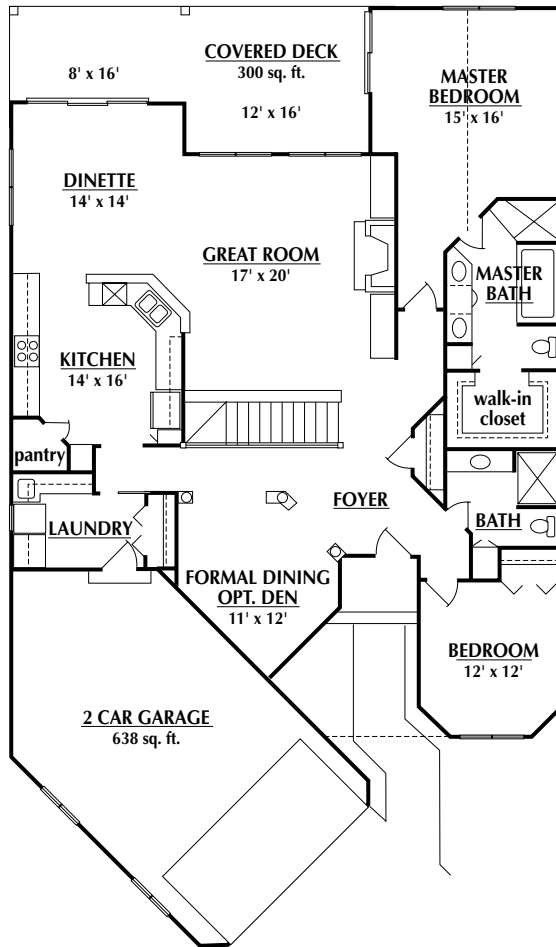

MAIN LEVEL

LOWER LEVEL

The Trevino Highlights

- Golf Privileges to Deacons Walk Golf Course
- Interior Design by Doug Paulson
- Honeywell “Perfect Climate Home”
- Towering 12' Ceiling in Main Level
- 2 Car Garage
- Total Kohler Home
- Generous 9' Ceiling in Lower Level
- Innovative Design in Cabinetry & Lighting
- Advanced Telecommunications
- Main Level—2040 sq. ft.
- Lower Level—1380 sq. ft.