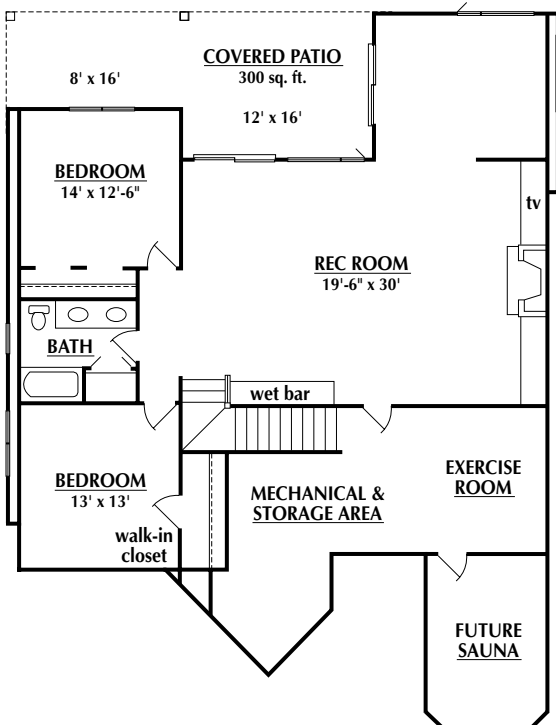

LOWER LEVEL

The Trevino Highlights

- Golf Privileges to Deacons Walk Golf Course
- Interior Design by Doug Paulson
- Honeywell “Perfect Climate Home”
- Towering 12' Ceiling in Main Level
- 2 Car Garage
- Total Kohler Home
- Generous 9' Ceiling in Lower Level
- Innovative Design in Cabinetry & Lighting
- Advanced Telecommunications
- Main Level—2040 sq. ft.
- Lower Level—1380 sq. ft.